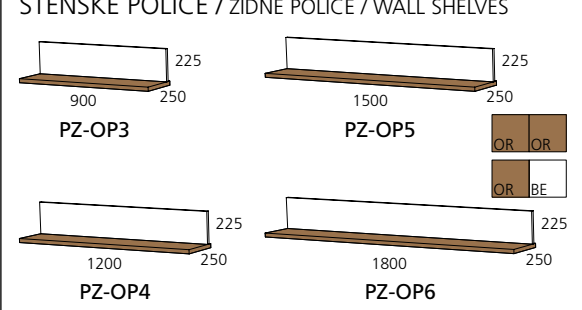

STENSKÉ POLICE / ZIDNE POLICE / WALL SHELVES